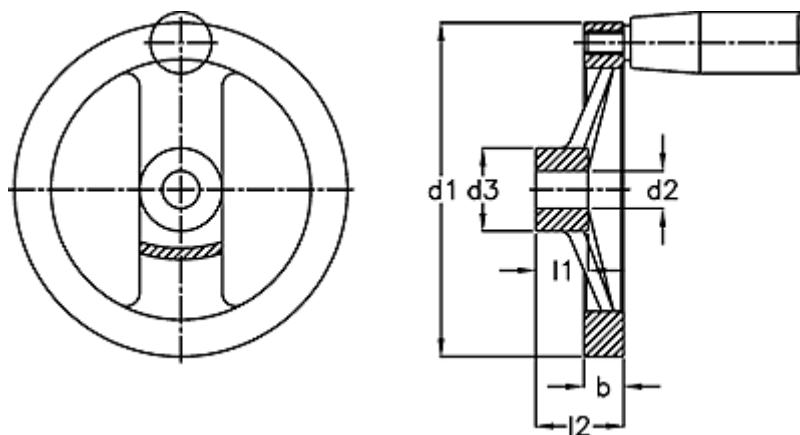

# Data Sheet

Article number: 201173299  
Description: E+G Handwheel  
GN 324-125-B12-R

## Measures

b	= 15.0
d1	= 125
d2 H7	= 12
d3	= 31
Handle	= 23
l1	= 18
l2	= 33